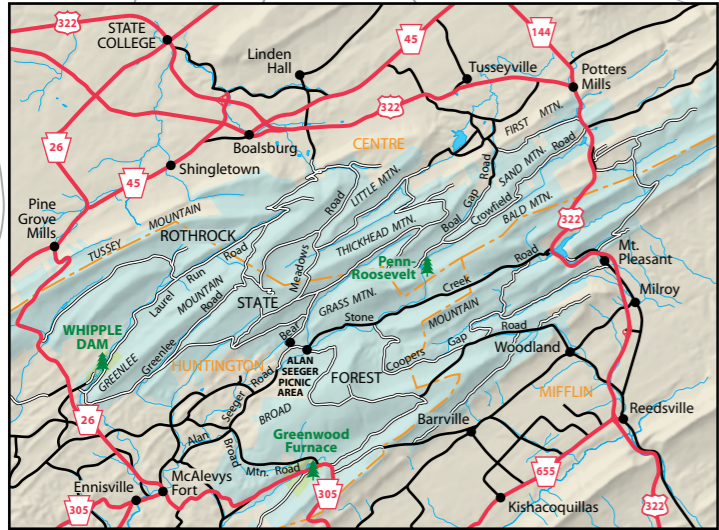

WHIPPLE DAM STATE PARK

Private Land

To Boalsburg, 10 Mi.

To PA 26, 0.5 Mi.

To PA 26

ROTHROCK STATE FOREST

HUNTINGDON COUNTY

- | | | | |
|--|-----------------|--|---|
| | Information | | Overlook |
| | Public Phone | | Ice Skating |
| | Restrooms | | Parking, Paved & Unpaved |
| | Picnic Area | | Hiking Trail |
| | Picnic Pavilion | | Snowmobile Trail |
| | Water | | Cross-country Skiing |
| | Food Concession | | Snowmobile & Automobile Joint Use Roadway |
| | Beach | | Unpaved Road |
| | Boat Rental | | State Park No Hunting |
| | Boat Launch | | State Park Hunting |
| | Fishing Pier | | CONTOURS ARE ON 50 FT. INTERVALS |